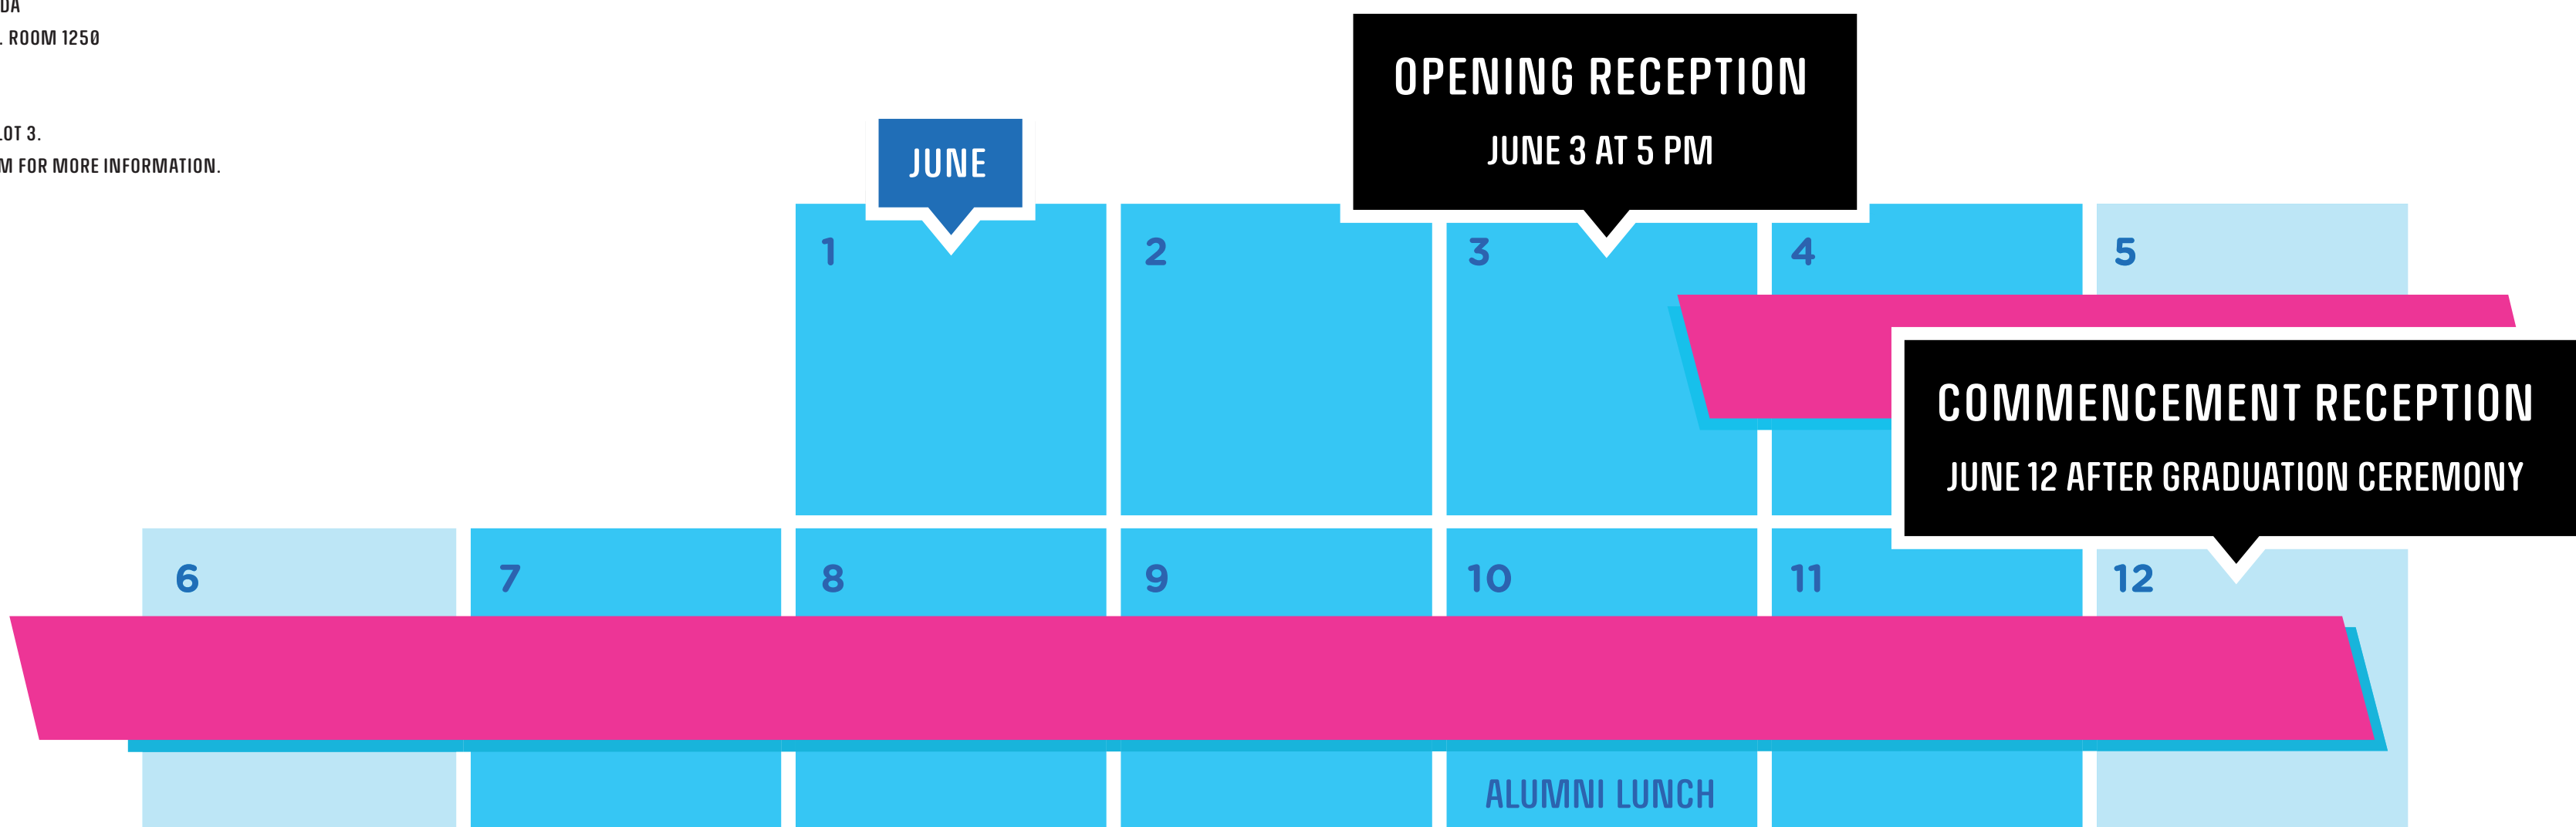

FEATURING THE WORK OF

LEIGH ANNE PALAZZESI ABIDUWESS
SHERIAN FATIMA ALTOBAR
TANYA AVELAR
CRISTOFER M. BERNABE-SANCHEZ
GEORGE MICHAEL BROWER
JOSEPH SCOTT BRYARS
VINCENT CORDERO
JONATHAN WALTER DALLAS
ALEKSANDRA DRUZHININA

TIFFANY HUANG
ALLEN LEE
CORINNA NICOLE LOO
ELORA LYDA
MATTHEW ALEXANDER MANOS
KATHERINE TOMIKO MIYAKE
ALICE S. MONGKONGLLITE
ALEXIS NELSON
COURTNEY OLSEN

EVERETT DANIEL PELAYO, JR.
ALEXANDER POTMESIL
JING QIAN
CATHY DU
JOHANNA REED
HERMAN ROSILES RODRIGUEZ
GREGORY SAMUEL RUBEN
KEIKO SAKURAI
JESSICA ROJAS SALAZAR

ALEX EDGAR ABRAMS SCHLEIDER
ZACHARY TAKA SCOTT
SLOVIN, KATHERINE ANN
STEPHEN ADRIAN SULISTIAWAN
KRISTIAN CALSO TUMANGANG
JAMES L. TURNER
CHRISTOPHER BRETT TUYAY
GARRET ANTHONY VERSTEGEN
ELIZABETH ANNE WALLACE

ALYSSA WANG
QIAN SUSAN WANG
MAN-HSIUAN WEI
STEVEN RAND WILSON
KATHERINE WU
BRIAN J YOON
BRETT PON YOUNG
JESSICA EUGENE YUN